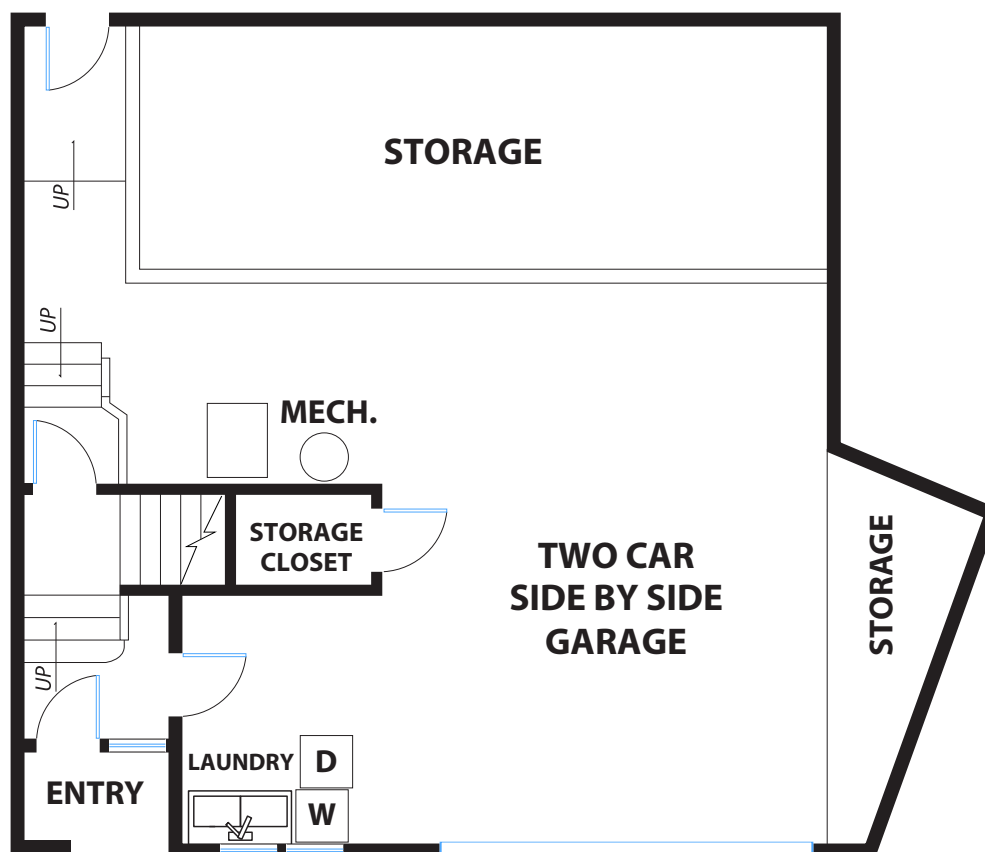

## PROPERTY SQ FT INFORMATION

MEASUREMENTS CALCULATED TO THE EXTERIOR WALLS

LIVING SPACE: 1414 SQ FT

\* Lower Level: 87 Sq Ft

\* Main Level: 1327 Sq Ft

MAIN LEVEL

LOWER LEVEL