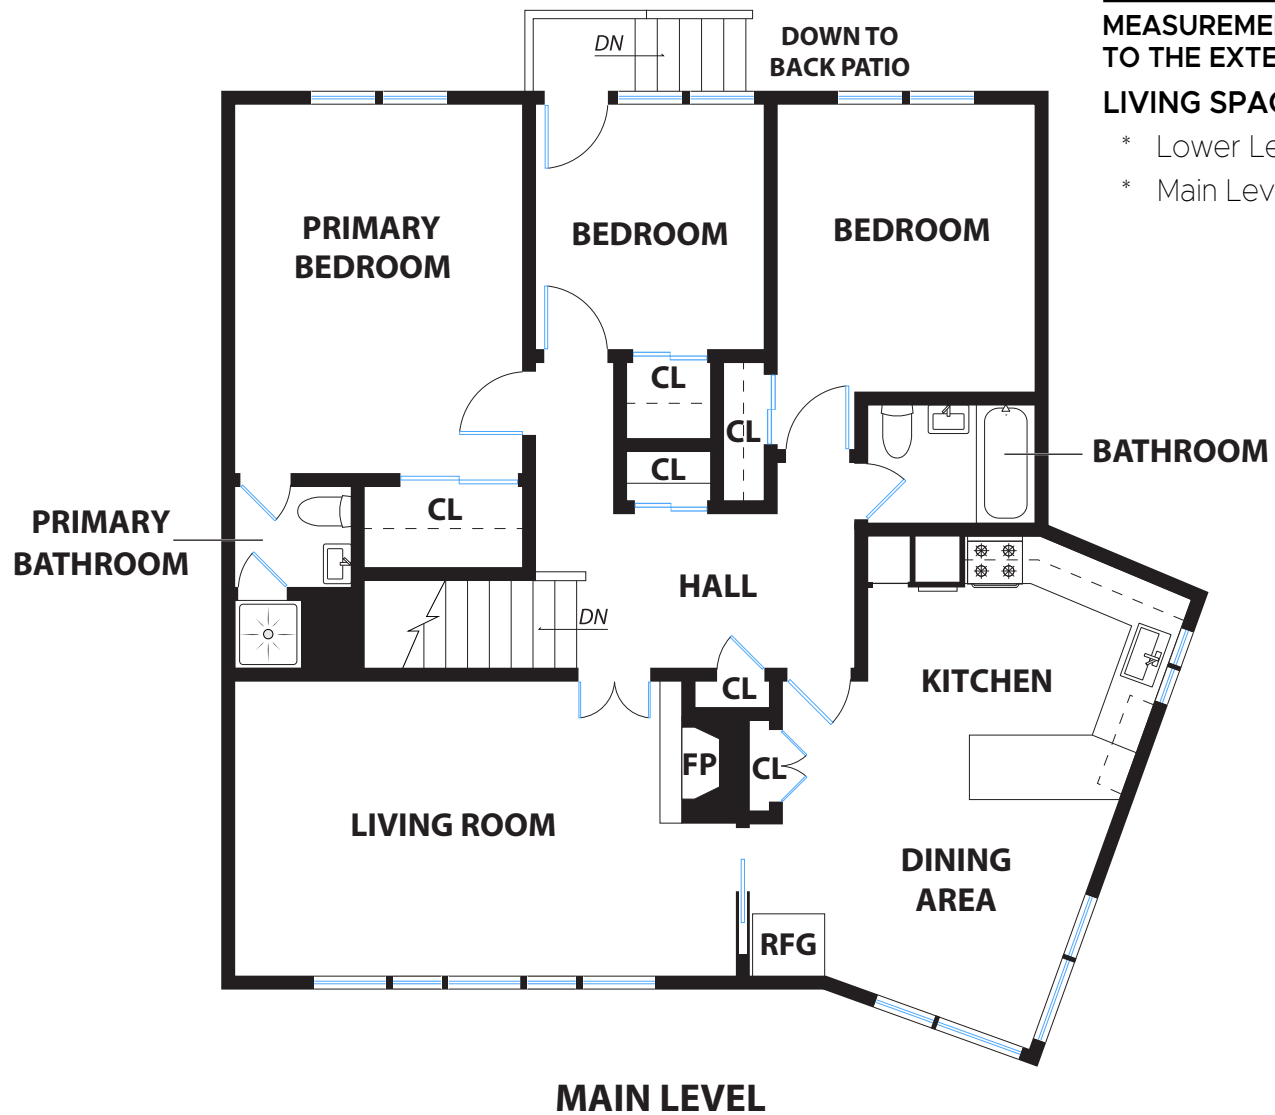

# 843 FOERSTER STREET

SAN FRANCISCO

## PROPERTY SQ FT INFORMATION

MEASUREMENTS CALCULATED TO THE EXTERIOR WALLS

LIVING SPACE: 1414 SQ FT

\* Lower Level: 87 Sq Ft

\* Main Level: 1327 Sq Ft

MAIN LEVEL

LOWER LEVEL